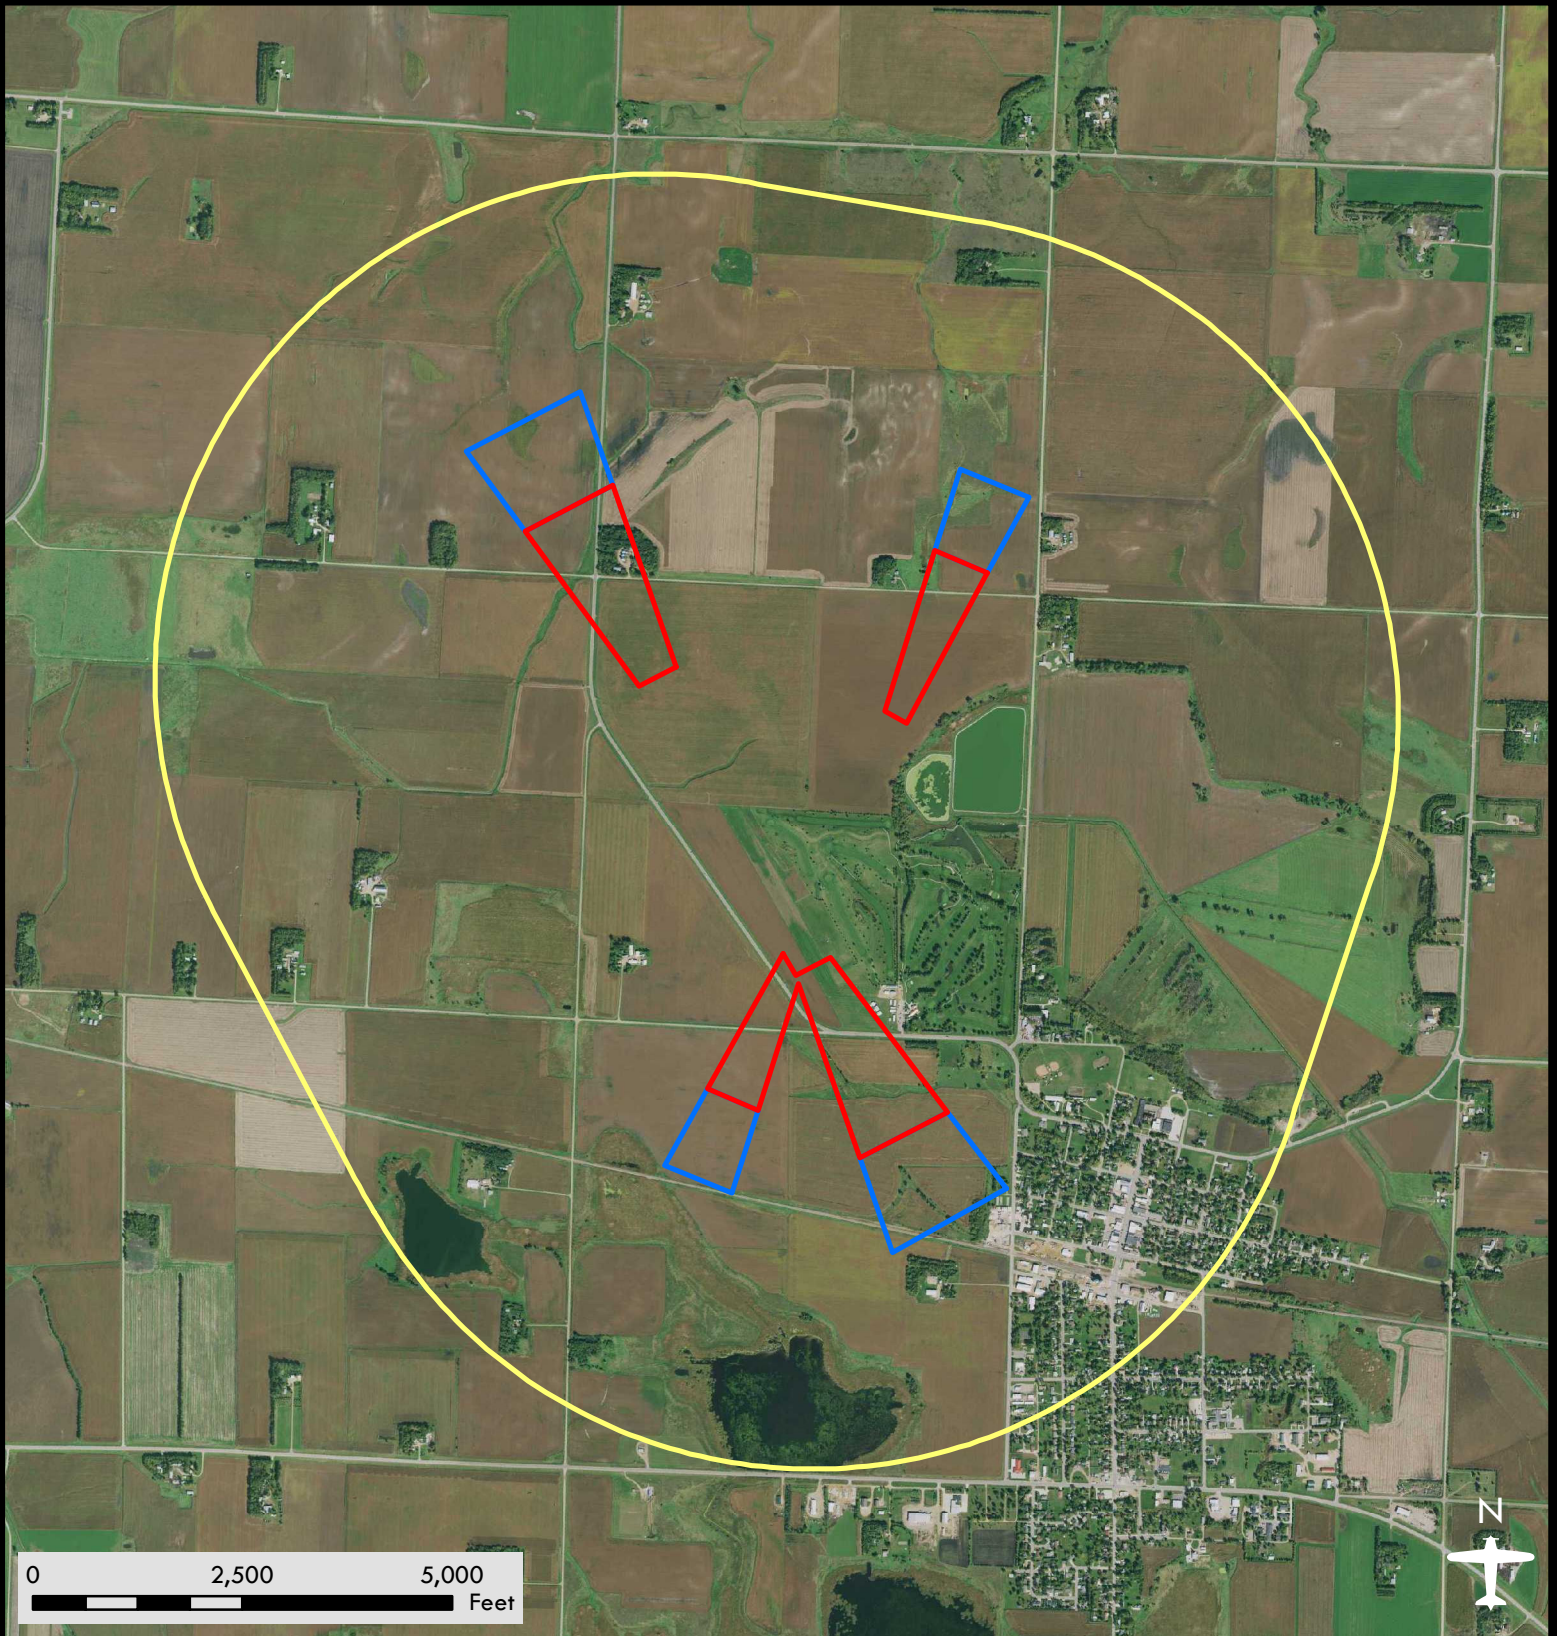

Tyler Municipal Airport

Airport Safety Zones

Date: 08/08/2018

Legend

-  Zone A
-  Zone B
-  Zone C

DISCLAIMER: This is not an official zoning map. To view the official map and ordinance for this airport, please visit the Airport Zoning Information Warehouse at <https://www.dot.state.mn.us/aero/planning/zoning-warehouse.html>. The State of Minnesota makes no representations or warranties expressed or implied, with respect to the reuse of the data provided herewith regardless of its format or the means of its transmission. There is no guarantee or representation to the user as to the accuracy, currency, suitability, or reliability of this data for any purpose. The user accepts the data "as is." The State of Minnesota assumes no responsibility for loss or damage incurred as a result of any user's reliance on this data. All maps and other material provided herein are protected by copyright. Permission is granted to copy and use the materials herein.